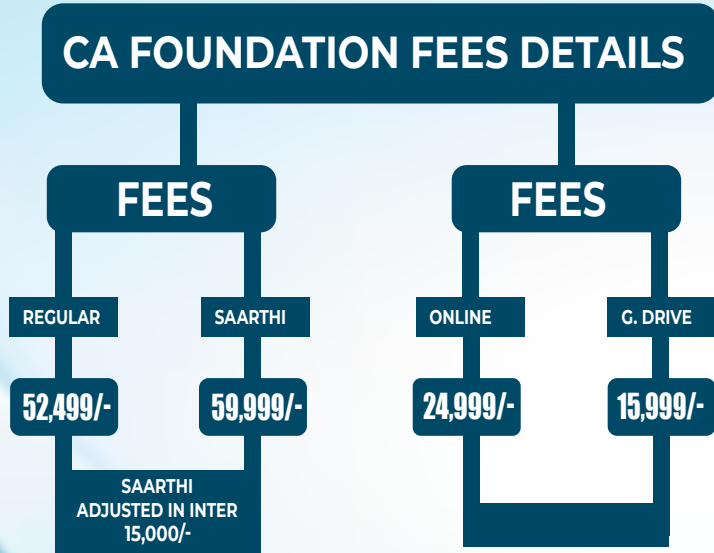

AGRAWAL CLASSES

AGRAWAL CLASSES (24 YEARS OF GLORY)

CA FOUNDATION FEES DETAILS

MATHS TOPIC WISE & TEST SCHEDULE

Agrawal Classes

CA Foundation

	TOPIC NAME	START DATE	END DATE	TEST DATE
01	Permutations and Combinations			
02	Probability		06/03	09/03
03	Theoretical Distributions	07/03	13/03	16/03
04	Sets, Functions and Relations	14/03	18/03	21/03
05	Measures of Central Tendency & Dispersion	19/03	01/04	03/04
06	Intrest	02/04	08/04	10/04
07	Correlation And Regression	09/04	15/04	17/04
08	Ratio and Proportion, Indices, Logarithms	16/04	22/04	24/04