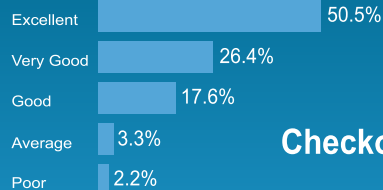

CS SATISH BAHETI

CONTACT US
88886 88886

www.agrawalclasses.in

Follow Us

MODES OF CONDUCT

FACE 2 FACE
IN PUNE

ONLINE LIVE LECTURE

RECORDED LECTURE

GOOGLE DRIVE

WWW.AGRAWALCLASSES.IN

REGISTRATION IS COMPULSARY
FOR APPEARING EXAM

CA , CS & CMA

Overall Ratings ★★★★★☆

Checkout Reviews & Ratings at

LIFE @ AGRAWAL CLASSES

JOIN US ON OUR SOCIAL MEDIA COMMUNITY